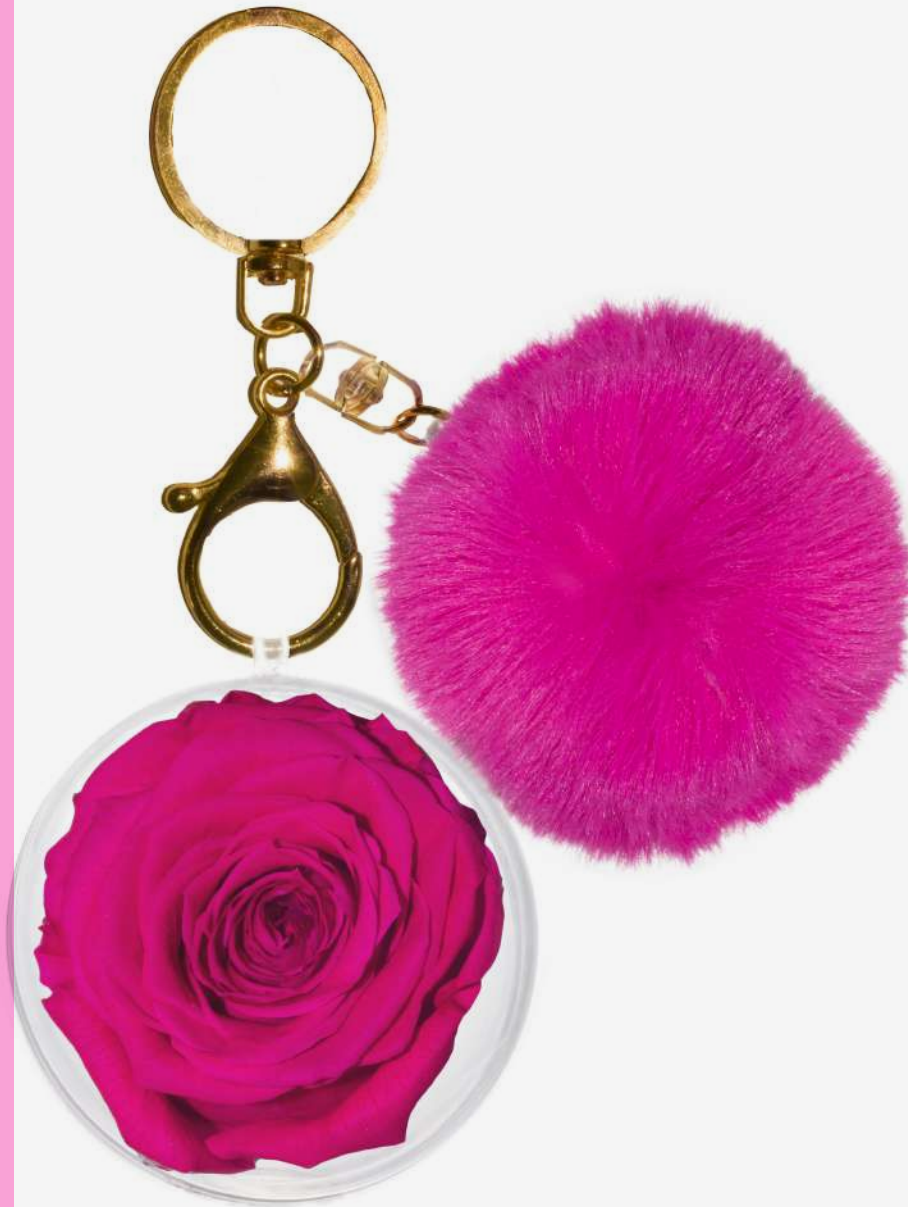

POP

BY **LULU**ROSE

A MAGICAL COLOR JOURNEY

POP

BY LULU ROSE

A MAGICAL COLOR JOURNEY

CLASSY BLUE KEYCHAIN
DARK BLUE PUFBALL

01

POP

BY LULU ROSE

A MAGICAL COLOR JOURNEY

COBALT BLUE KEYCHAIN
LIGHT BLUE PUFFBALL

02

POP

BY LULUROSE

A MAGICAL COLOR JOURNEY