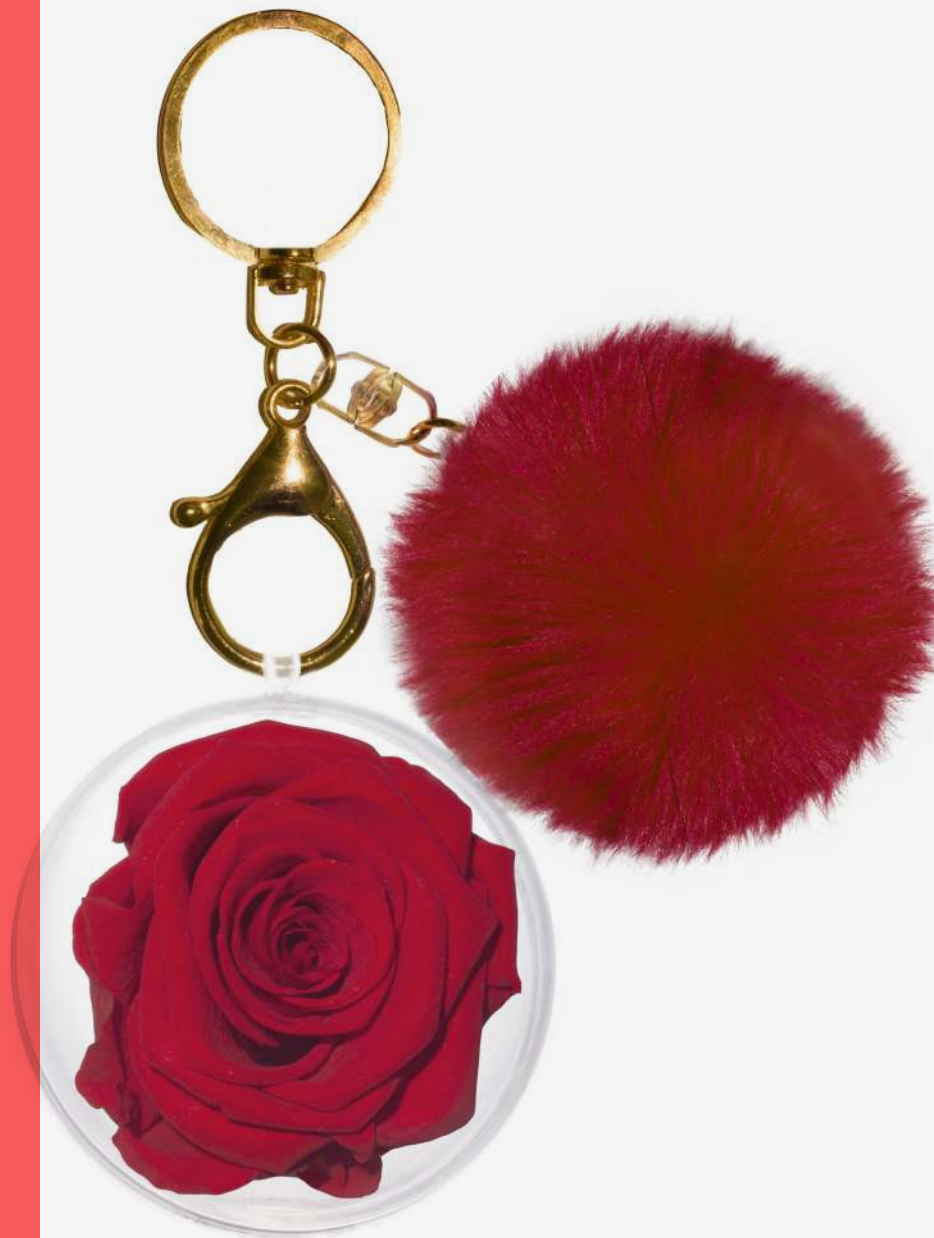

POP

BY LULUROSE

A MAGICAL COLOR JOURNEY

PASSIONATE RED KEYCHAIN
RED PUFBALL

05