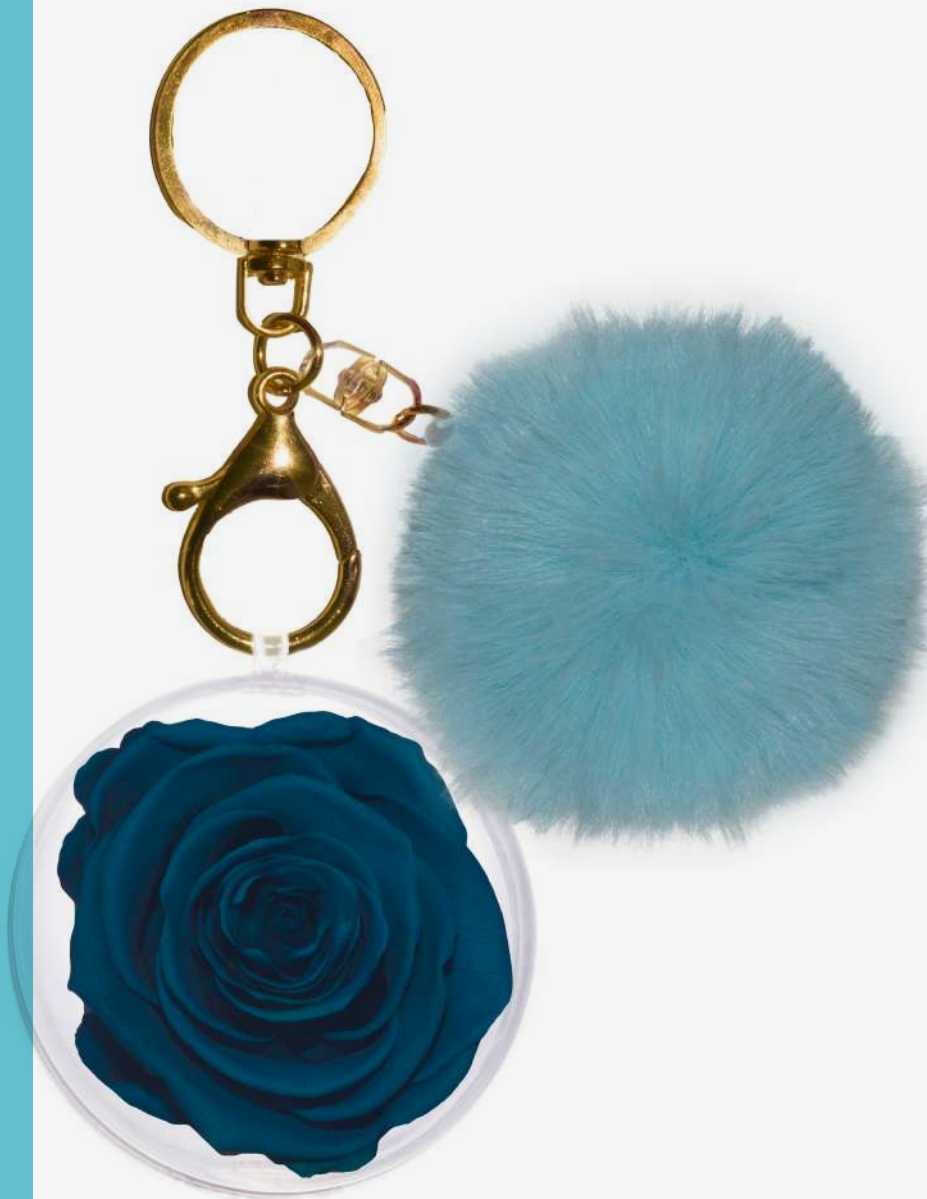

POP

BY **LULU**ROSE

A MAGICAL COLOR JOURNEY

POP

BY LULU ROSE

A MAGICAL COLOR JOURNEY

CLASSY BLUE KEYCHAIN
DARK BLUE PUFBALL

01

POP

BY LULU ROSE

A MAGICAL COLOR JOURNEY

COBALT BLUE KEYCHAIN
LIGHT BLUE PUFFBALL

02

POP

BY LULUROSE

A MAGICAL COLOR JOURNEY

POP

BY LULUROSE

A MAGICAL COLOR JOURNEY

ANGELICAL WHITE KEYCHAIN
TURQUOISE PUFFBALL

10

POP

BY LULUROSE

A MAGICAL COLOR JOURNEY

A MAGICAL COLOR JOURNEY

CARRY YOUR **POP** WITH YOU!

POP

BY LULUROSE

LULU
ROSE

by NARANJO

 @lulurosec

 sales4@naranjoroses.com